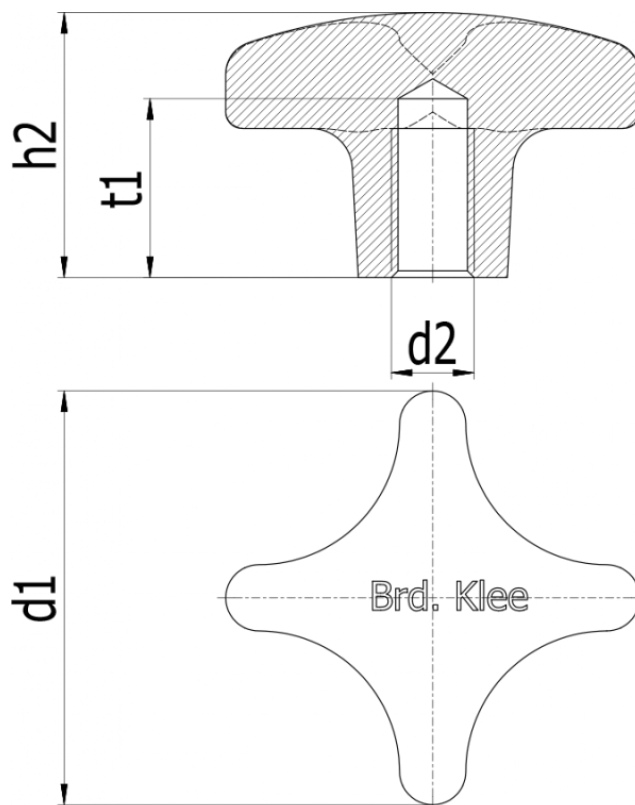

Article number: 20DIN6335NI63M12E

Description: E+G Stainless steel star knob DIN6335-NI-63-M12-E

Measures

d1	= 63
d2	= M12
h2	= 40
h4	= 23
t1	= 22
Weight in (g)	= 205